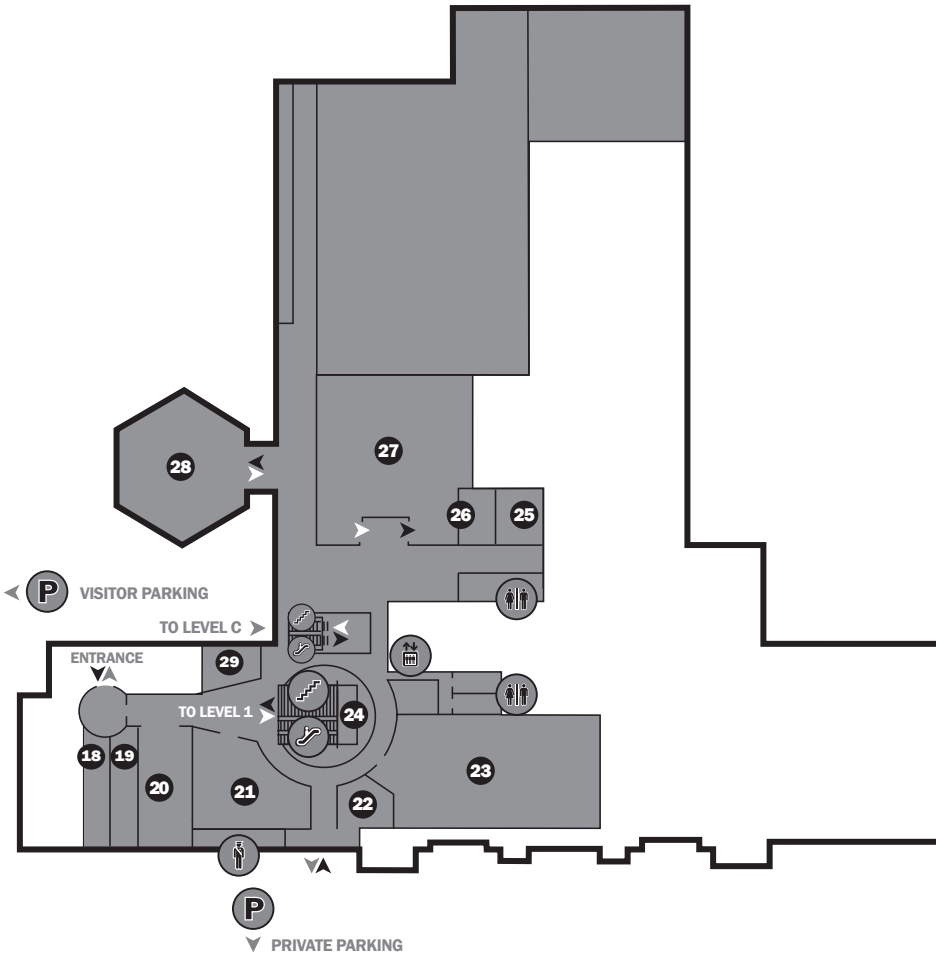

Level 1

- 1** U.S. Postal Service
- 2** Jarvis Hunt Room
(Available for facility rental)
- 3** Rocky Mountain Chocolate Factory
- 4** Kansas City Muesum Info Center
- 5** Kansas City Board Room
- 6** The Science City Store
- 7** Science City
- 8** Model Railroad Experience
- 9** KC Rail Experience
- 10** School Lunchroom
- 11** Amtrak
- 12** Pierpont's Restaurant
- 13** Harvey's at Union Station
- 14** ATM
- 15** Information
- 16** Kansas City Store
- 17** Parisi Coffee
- Elevators
- Escalators
- Stairs

816.460.2020 | unionstation.org

A Union Station Membership is year round fun! Become a member today!

Level B

- | | | |
|--|---|------------|
| 18 IRS Taxpayer Assistance Center | 24 Concession Stand | Elevators |
| 19 Kansas City Board of Elections | 25 Volunteer Office | Escalators |
| 20 Ticketing & Membership | 26 Town Hall
<i>(Available for facility rental)</i> | Stairs |
| 21 Irish Center | 27 Extreme Screen Movie Theater | Security |
| 22 1st Credit Union | 28 Planetarium | |
| 23 City Stage | 29 Fire Museum | |

Level C

- | | |
|---|------------|
| 29 Arthur Stilwell Room
<i>(Available for facility rental)</i> | Elevators |
| 30 1914 Elevator
Equipment Exhibit | Escalators |
| 31 Tavis Smiley presents America I AM - thru January, 2012
<i>Bank of America Grand Gallery</i> | Stairs |