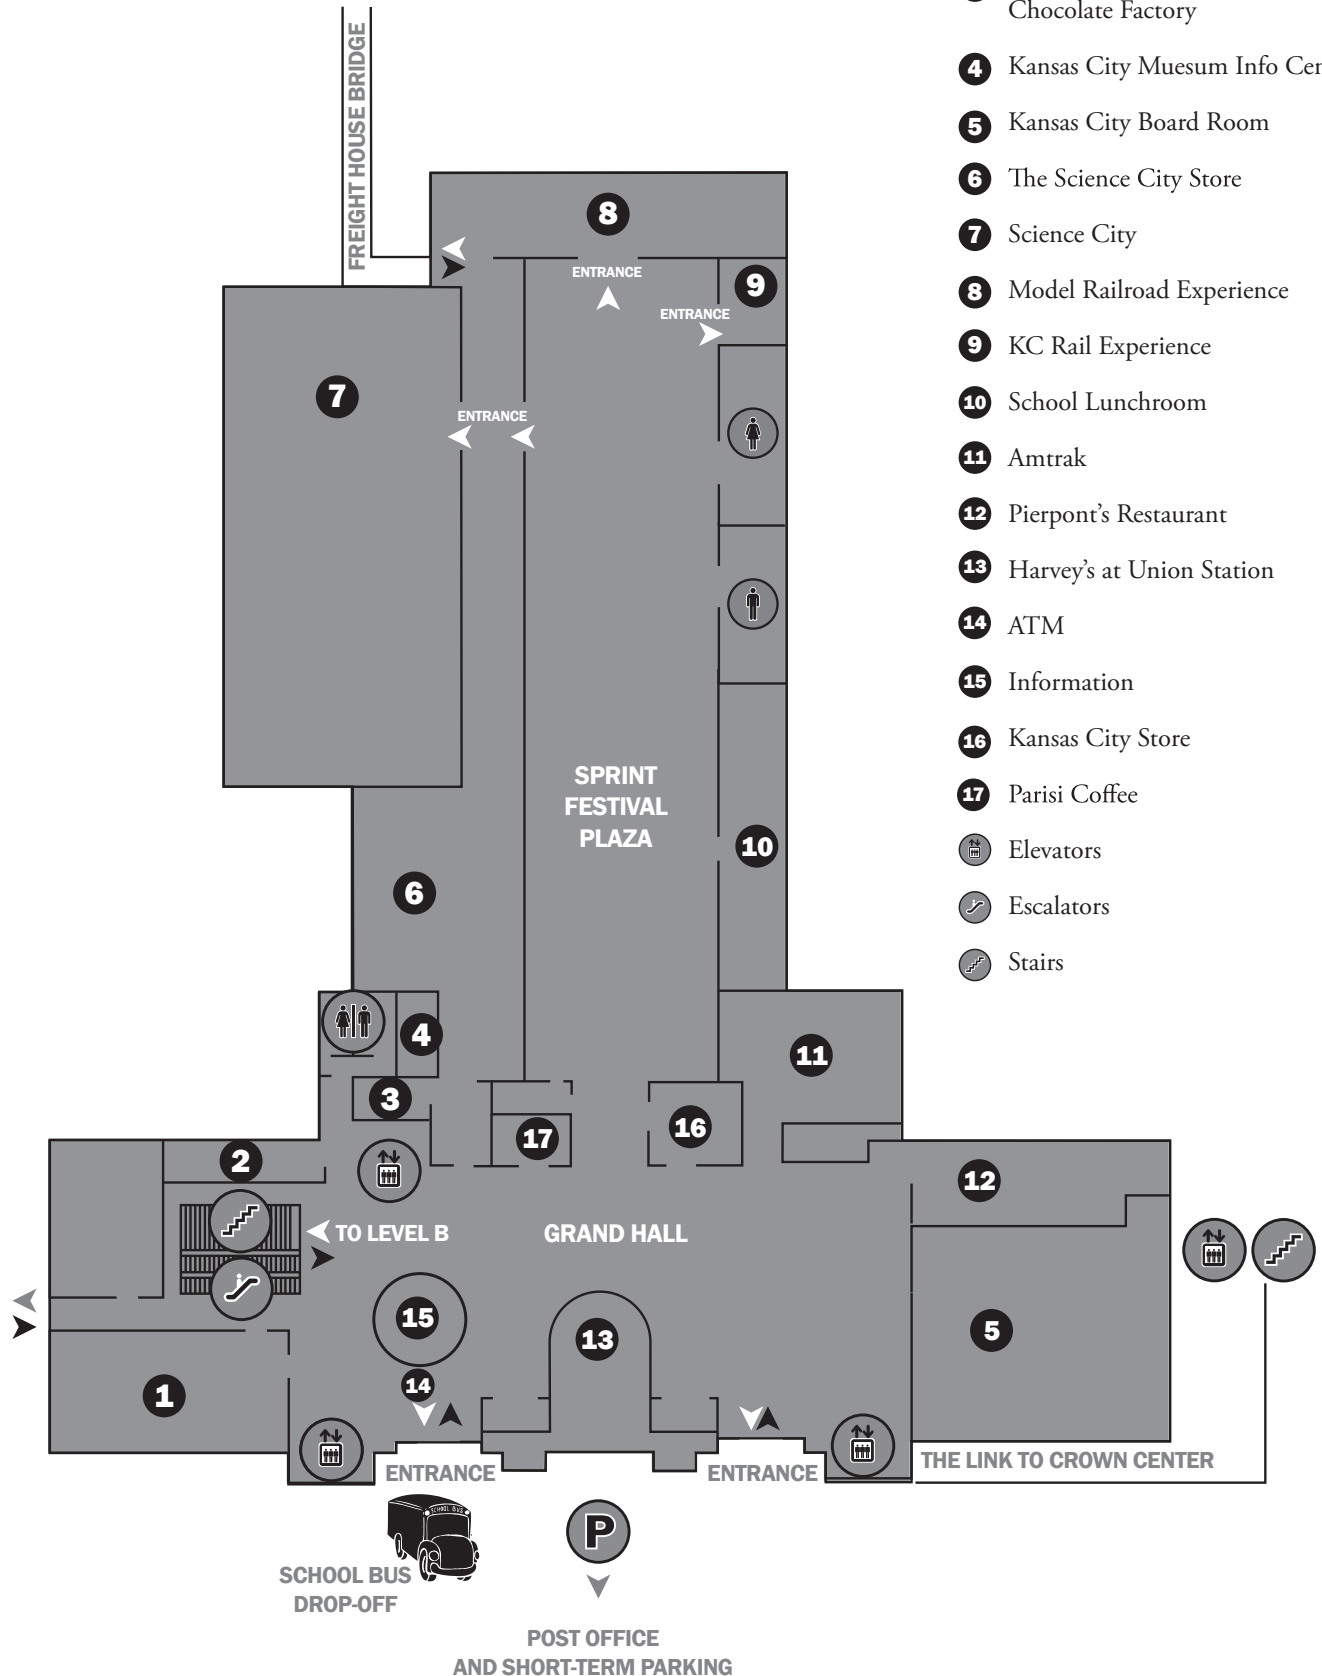

Level 1

- 1** U.S. Postal Service
- 2** Jarvis Hunt Room
(Available for facility rental)
- 3** Rocky Mountain Chocolate Factory
- 4** Kansas City Muesum Info Center
- 5** Kansas City Board Room
- 6** The Science City Store
- 7** Science City
- 8** Model Railroad Experience
- 9** KC Rail Experience
- 10** School Lunchroom
- 11** Amtrak
- 12** Pierpont's Restaurant
- 13** Harvey's at Union Station
- 14** ATM
- 15** Information
- 16** Kansas City Store
- 17** Parisi Coffee
- Elevators
- Escalators
- Stairs

816.460.2020 | unionstation.org

A Union Station Membership is year round fun! Become a member today!

Level B

- | | | |
|--|---|------------|
| 18 IRS Taxpayer Assistance Center | 24 Concession Stand | Elevators |
| 19 Kansas City Board of Elections | 25 Volunteer Office | Escalators |
| 20 Ticketing & Membership | 26 Town Hall
<i>(Available for facility rental)</i> | Stairs |
| 21 Irish Center | 27 Extreme Screen Movie Theater | Security |
| 22 1st Credit Union | 28 Planetarium | |
| 23 City Stage | 29 Fire Museum | |

Level C

- | | |
|---|------------|
| 29 Arthur Stilwell Room
<i>(Available for facility rental)</i> | Elevators |
| 30 1914 Elevator
Equipment Exhibit | Escalators |
| 31 Tavis Smiley presents America I AM - thru January, 2012
<i>Bank of America Grand Gallery</i> | Stairs |